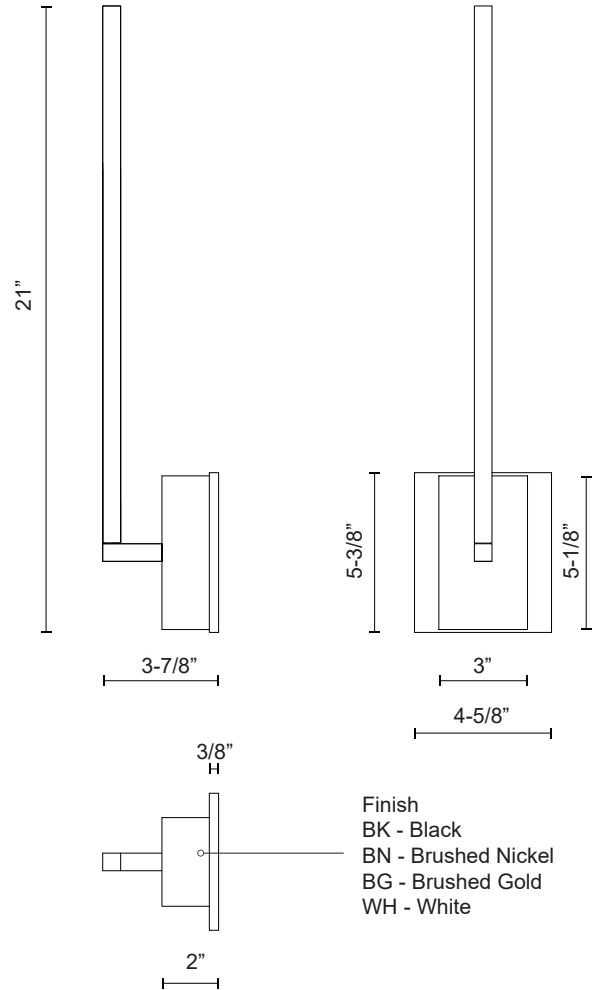

PANDORA WS25118-UNV

WALL

PROJECT

WS25118-BG-UNV
Brushed Gold

WS25118-BN-UNV
Brushed Nickel

WS25118-BK-UNV
Black

WS25118-WH-UNV
White

SPECIFICATION DETAILS

Fixture Dimensions	W4-5/8" x H21" x E3-7/8"
Light Source	LED with DC Driver
Wattage	15W
Total Lumens	1190lm
Delivered Lumens	BK-325lm*; BN-575lm*; WH-710lm; BG-325lm*
Voltage	120-277V
Color Temperature	3000K
CRI (Ra)	90CRI
Optional Color Temps	2700K - 5000K Available, Minimum Order Quantities Apply
LED Rated Life	50,000 hours
Dimming	100% - 10%, TRIAC or ELV Dimmer (Not Included)
Diffuser Details	White Acrylic Diffuser
ADA Compliant	Yes
Location	Dry
Illumination Direction	Fontlight Illumination
Mounting Style	All Orientation; Wall;
CEC Title 24 JA8	Yes, JA8-2022
Canopy Dimensions	W4-5/8" x H5-3/8" x E2"
Paint Finish	BG01; BK02; BN02; WH02;
Material	Aluminum + Acrylic
Height to Center	18-3/8"

* For custom options, consult factory for details.

* For warranty information, please visit www.kuzcolighting.com/warranty

DESCRIPTION

Square profile linear aluminum with rectangular wall mount. Inset opal polymeric diffuser. Finely textured plate or powder-coated finish. Wall emitting light with rotational adjustment.