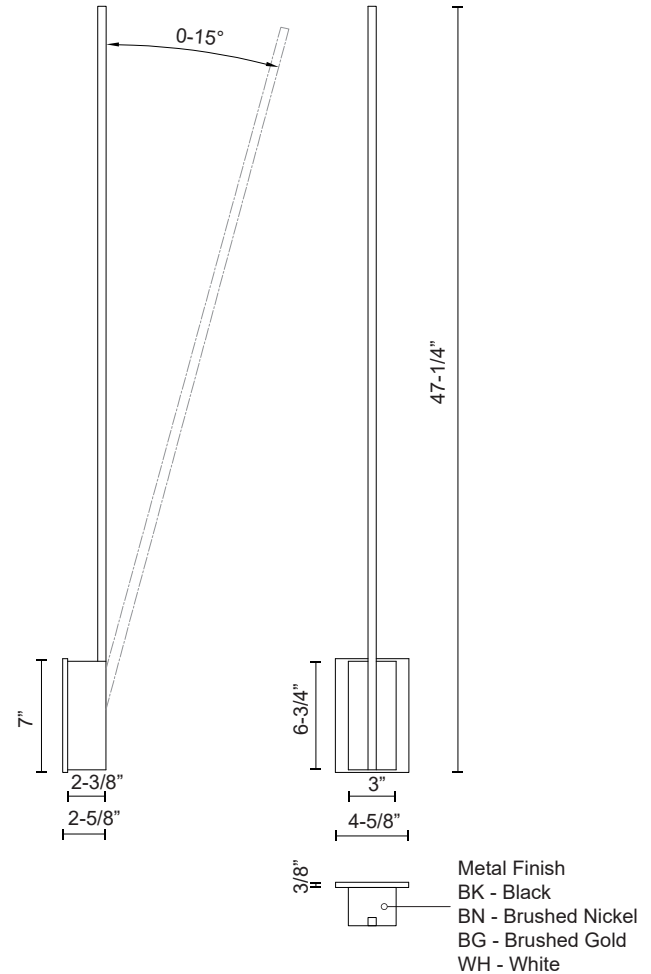

LEVER WS13748-UNV

WALL

PROJECT

WS13748-BG-UNV
Brushed Gold

WS13748-BN-UNV
Brushed Nickel

WS13748-BK-UNV
Black

WS13748-WH-UNV
White

SPECIFICATION DETAILS

Fixture Dimensions	W4-1/2" x H47-1/4" x E2-5/8"
Light Source	LED with DC Driver
Wattage	15W
Total Lumens	1575lm
Delivered Lumens	BK-523lm; BN-878lm; WH-1040lm; BG-520lm*
Voltage	120-277V
Color Temperature	3000K
CRI (Ra)	90CRI
Optional Color Temps	2700K - 5000K Available, Minimum Order Quantities Apply
LED Rated Life	50,000 hours
Dimming	100% - 10%, TRIAC or ELV Dimmer (Not Included)
Diffuser Details	White Acrylic Diffuser
Location	Dry
Illumination Direction	Backlit
Mounting Style	Up Only; Wall;
Canopy Dimensions	W4-5/8" x H7" x E2-5/8"
CEC Title 24 JA8	Yes, JA8-2022
Paint Finish	BG01; BK02; BN02; WH02;
Material	Aluminum + Acrylic
Height to Center	43-3/4"

* For custom options, consult factory for details.

* For warranty information, please visit www.kuzcolighting.com/warranty

DESCRIPTION

An elongated illuminated line cantilevers up and outward from the precision machined rectilinear wall mount. Oversized to dramatic effect the substantial length of the LEVER arm is juxtaposed by the fine diminutive scale of the square profile. The design of the housing indicates the function, the angle of linear repose may be adjusted by the user while also modifying the spread of light.