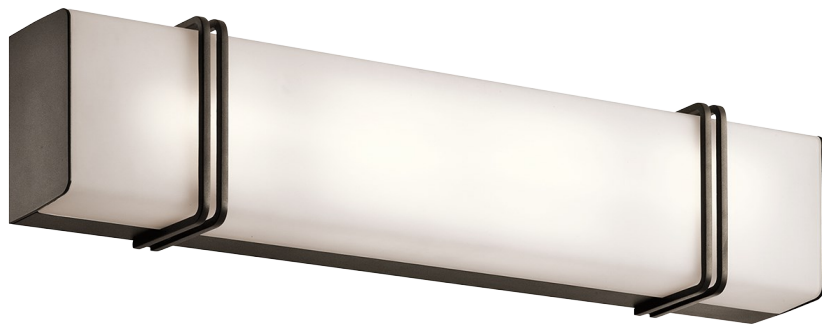

Impello Collection

Impello 24" Linear LED Bath Light OZ

45838OZLED (Olde Bronze)

Project Name: _____
Location: _____
Type: _____
Qty: _____
Comments: _____

Dimensions

Height	5.50"
Width	24.25"

Ordering Information

Product ID	45838OZLED
Finish	Olde Bronze
Available Finishes	CH, OZ
Collection	Impello Collection

Dimensions

Extension	3.50"
Height from center of Wall opening	2.75"
Base Backplate	23.50 X 4.75
Weight	9.00 LBS

Photometrics

Kelvin Temperature	3000 K
Color Rendering Index	90

Specifications

Material	Glass
Diffuser Description	Satin Etched White

Electrical

Dimmable	Yes
Dimmable Notes	This LED is compatible with most standard incandescent dimmers, LED dimmers, and electronic low voltage dimmers. For more information, go to Kichler.com/dimming .
Voltage	120 V
Input Voltage	Single(120)