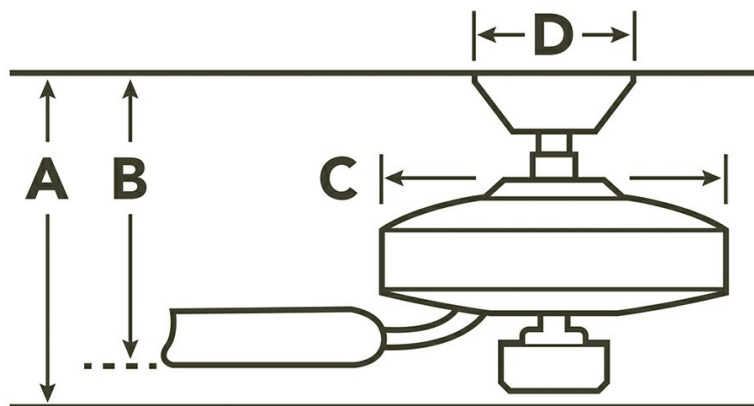

Product ID	300206BAP
Blade Finish	Cherry/Weathered White Walnut
Collection	Monarch 70" Collection

**Specifications**

Number of Blades	5
Blades Included	Yes
Blade Pitch	16 Degrees
Blade Sweep	70"
Blades Reversible	No
Blade Material	WOOD
Optional Blades Available	No
Downrod 1	1.00 OD X 8.00
Primary Control System	3 Speed Wall Control Full Function
Wall Control Included	Yes
Low Ceiling Adaptable	No
Lead Wire Length	78.00"
Motor Size	212MM X 25MM
Motor Type	AC

**Dimensions**

Downrod	A	B	C	D
1.00 OD X 8	20.00	18.25	15.00	6.75

**Available Finishes**

Finish	Fixture	Glass	Blade 1	Blade 2
Oil Brushed Bronze	300206OBB		CHERRY	WALNUT

**Downlight**

Watts	97/21
Optional Light Kit Available	No