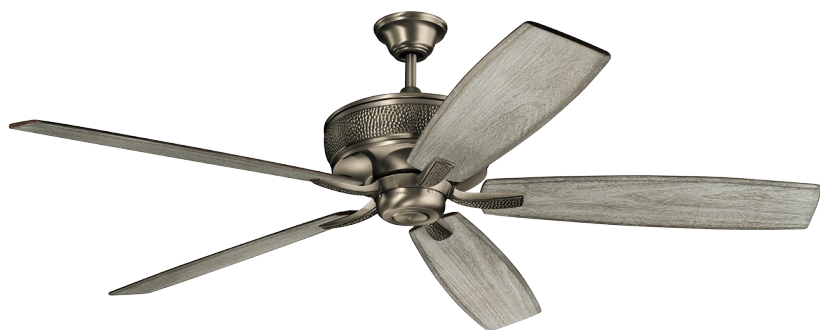

**Monarch 70" Collection**  
**70 Inch Monarch Ceiling Fan BAP**  
 300206BAP

Project Name: \_\_\_\_\_  
 Location: \_\_\_\_\_  
 Type: \_\_\_\_\_  
 Qty: \_\_\_\_\_  
 Comments: \_\_\_\_\_

**Product Information**

Product ID	300206BAP
Blade Finish	Cherry/Weathered White Walnut
Collection	Monarch 70" Collection

**Specifications**

Number of Blades	5
Blades Included	Yes
Blade Pitch	16 Degrees
Blade Sweep	70"
Blades Reversible	No
Blade Material	WOOD
Optional Blades Available	No
Downrod 1	1.00 OD X 8.00
Primary Control System	3 Speed Wall Control Full Function
Wall Control Included	Yes
Low Ceiling Adaptable	No
Lead Wire Length	78.00"
Motor Size	212MM X 25MM
Motor Type	AC

**Dimensions**

Downrod	A	B	C	D
1.00 OD X 8	20.00	18.25	15.00	6.75

**Available Finishes**

Finish	Fixture	Glass	Blade 1	Blade 2
Oil Brushed Bronze	300206OBB		CHERRY	WALNUT

**Downlight**

Watts	97/21
Optional Light Kit Available	No

Monarch 70" Collection  
 70 Inch Monarch Ceiling Fan BAP  
 300206BAP

Project Name: \_\_\_\_\_  
 Location: \_\_\_\_\_  
 Type: \_\_\_\_\_  
 Qty: \_\_\_\_\_  
 Comments: \_\_\_\_\_

Finish	Fixture	Glass	Blade 1	Blade 2
Tannery Bronze	300206TZ		TEAK	CHERRY
White	300206WH		WHITE	WEATHERED WHITE WALNUT
Burnished Antique Pewter	300206BAP		CHERRY	WEATHERED WHITE WALNUT