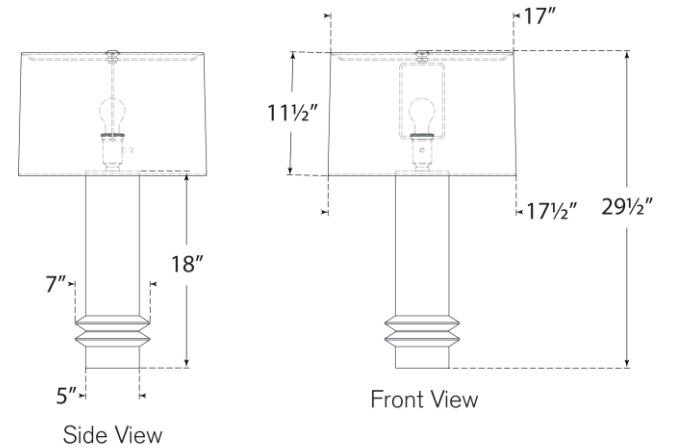

## Montaigne Medium Table Lamp

Item # PCD 3603EGC-L

Designer: Paloma Contreras

Height: 29.5"

Width: 17.5"

Base: 5" Round

Finishes: AQC, EGC, NWT

Shade Treatments: L

Shade Details: 17" x 17.5" x 11.5"

Socket: E26 Dimmer

Wattage: 15 LED A

Weight: 12 Pounds

Note: Reactive Ceramic Glazes Will Vary in Color and Texture

Top View