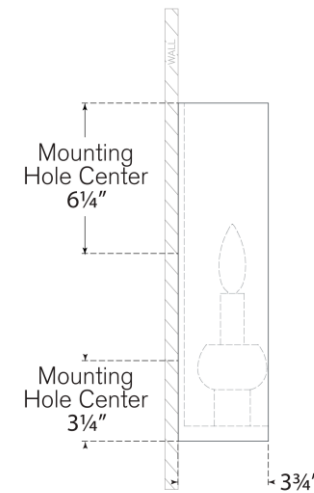

TEAR SHEET

Comtesse Medium Shield Sconce

Item # PCD 2100HAB

Designer: Paloma Contreras

Height: 14"

Width: 5.25"

Extension: 3.75"

Backplate: 5.25" x 14" Rectangle

Finishes: HAB, PN

Socket: E12 Candelabra

Wattage: 6.5 LED B11

Weight: 3 Pounds

Top View

Side View

Front View