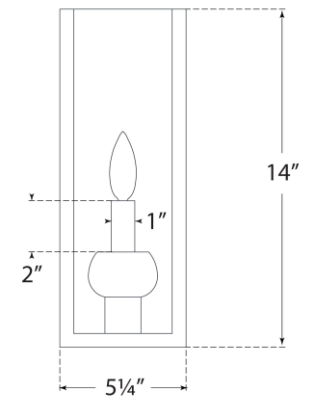

TEAR SHEET

Comtesse Medium Shield Sconce

Item # PCD 2100HAB

Designer: Paloma Contreras

Height: 14"

Width: 5.25"

Extension: 3.75"

Backplate: 5.25" x 14" Rectangle

Finishes: HAB, PN

Socket: E12 Candelabra

Wattage: 6.5 LED B11

Weight: 3 Pounds

Top View

Side View

Front View