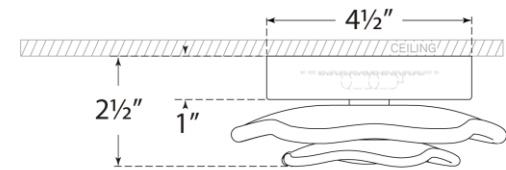

TEAR SHEET

Leighton 6" Layered Flush Mount

Item # KS 4063SB-BLS

Designer: kate spade new york

Height: 2.5"

Width: 6"

Canopy: 4.5" Round

Finishes: PN, SB

Glass Options: BLS, CRE

Lightsource: Dedicated LED

Wattage: 10w (1200lm)

Weight: 2 Pounds

Note: UL Only

Front View

Bottom View