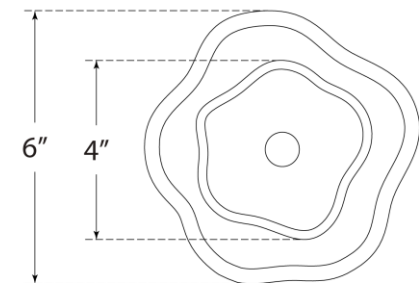

TEAR SHEET

Leighton 6" Layered Flush Mount

Item # KS 4063SB-BLS

Designer: kate spade new york

Height: 2.5"

Width: 6"

Canopy: 4.5" Round

Finishes: PN, SB

Glass Options: BLS, CRE

Lightsource: Dedicated LED

Wattage: 10w (1200lm)

Weight: 2 Pounds

Note: UL Only

Front View

Bottom View