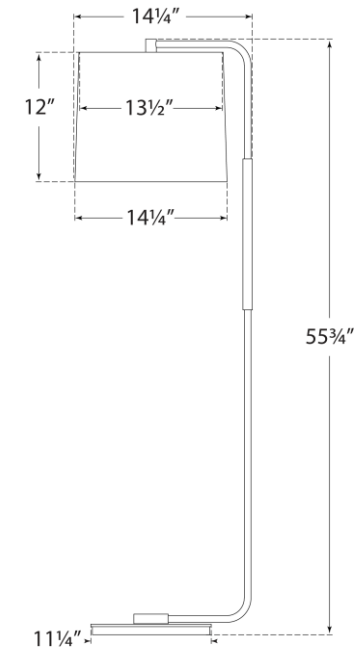

TEAR SHEET

Swing Articulating Floor Lamp

Item # BBL 1070SB-L

Designer: Barbara Barry

Height: 54.75"

Width: 13.5"

Extension: 14.25"

Base: 11.25" Round

Finishes: BZ, SB, SS

Shade Treatments: L

Shade Details: 13.5" x 14.25" x 12"

Socket: E26 Keyless w/ Foot Switch

Wattage: 75 A19

Weight: 19 Pounds

Side View