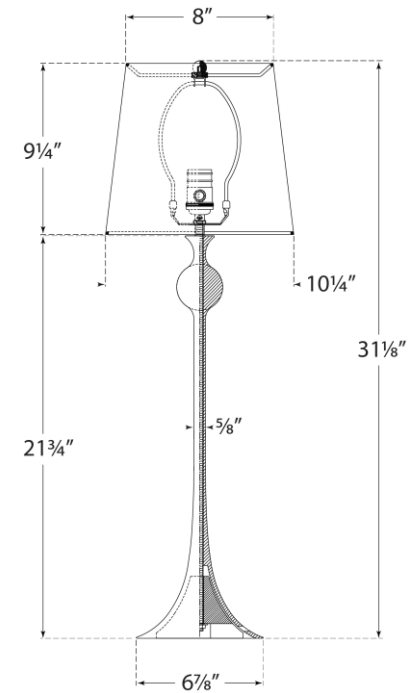

TEAR SHEET

Dover Buffet Lamp

Item # ARN 3144AI-L

Designer: AERIN

Height: 31.25"

Width: 10.25"

Base: 7" Round

Finishes: AI, BSL, G

Shade Treatments: L

Shade Details: 8" x 10.25" x 9.25"

Socket: E26 Dimmer

Wattage: 60 A19

Weight: 8 Pounds

ARN3144