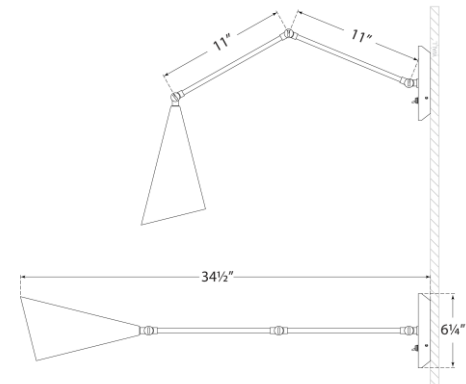

## Clemente Double Arm Library Sconce

Item # ARN 2912BLK

Designer: AERIN

Height: 20" - 35.5"

Width: 6.5"

Extension: 13" - 35"

Backplate: 6.25" Round

Finishes: BLK, WHT

Shade Treatments: BKL, WHT

Socket: E26 Keyless w/ Toggle on Backplate

Wattage: 40 A19

Weight: 4 Pounds

Side View